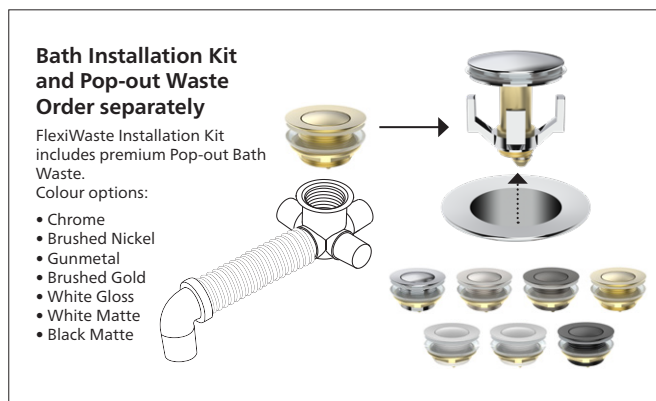

Bath Installation Kit + Pop-out Waste to suit Integrated Overflow

OPTIONAL EXTRA – ORDER SEPARATELY

FlexiWaste Installation Kit with premium Pop-out Bath Waste, with colour options, is available as an optional extra.

Please note: The Pop-out Waste in this kit is suitable for both non-overflow and integrated overflow requirements when used with this kit.

- 192179 FlexiWaste Bath Installn Kit w Pop-out Waste, IO+NOF, Chrome
- 192329 FlexiWaste Bath Installn Kit w Pop-out Waste, IO+NOF, Brushed Nickel
- 192332 FlexiWaste Bath Installn Kit w Pop-out Waste, IO+NOF, Gunmetal
- 192333 FlexiWaste Bath Installn Kit w Pop-out Waste, IO+NOF, Brushed Gold
- 192331 FlexiWaste Bath Installn Kit w Pop-out Waste, IO+NOF, White Gloss
- 192458 FlexiWaste Bath Installn Kit w Pop-out Waste, IO+NOF, White Matte
- 192330 FlexiWaste Bath Installn Kit w Pop-out Waste, IO+NOF, Black Matte