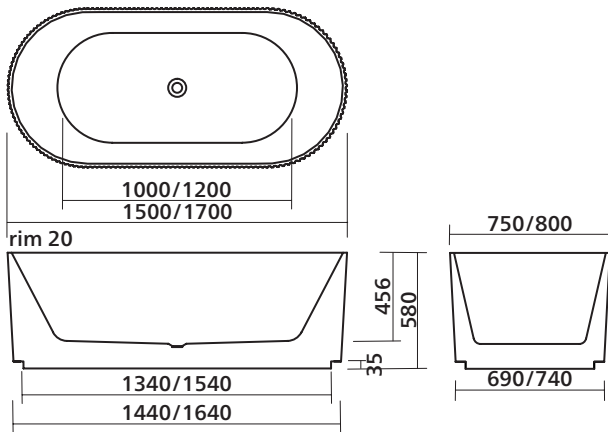

Cleo 105 Integrated Overflow | White Gloss or White Matte

Collection: Elevate

Freestanding bath – 2 sizes

- Gloss or Matte
- Fluted exterior to top of bath

Features

- Fluted exterior, fine rim, elegant design
- Seamless design
- White sanitary grade acrylic, excellent heat retention properties
- Suits 40 mm waste
- Integrated slot overflow
- Adjustable support feet

Available in 2 sizes

- 1500 mm long
- 1700 mm long

Available in 2 finishes

- White Gloss, sanitary grade acrylic
- White Matte, sanitary grade acrylic

Installation

Refer to installation instructions.

The bath is supplied with four adjustable support feet on the base frame of the bath. Position the bath and use the adjustable feet to level the bath. Leave a 3mm void between the base of the bath and the floor. Use silicone around the base to seal the bath to the floor. Allow a 20mm gap in the silicone seal as a weephole (gap is designed to reveal any plumbing leakage).

Use acetic cured silicone sealant. Do not use epoxy type adhesives.

Order codes

WHITE GLOSS FINISH

- 192792 Cleo 105, 1500mm, White Gloss, integrated overflow
- 192794 Cleo 105, 1700mm, White Gloss, integrated overflow

WHITE MATTE FINISH

- 192793 Cleo 105, 1500mm, White Matte, integrated overflow
- 192795 Cleo 105, 1700mm, White Matte, integrated overflow

Bath Installation Kit + Pop-out Waste to suit Integrated Overflow